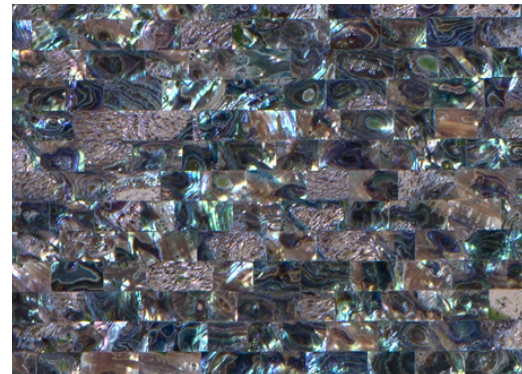

ARTEC IDEA LAB

CREATING INNOVATIVE ARCHITECTURAL FINISHES