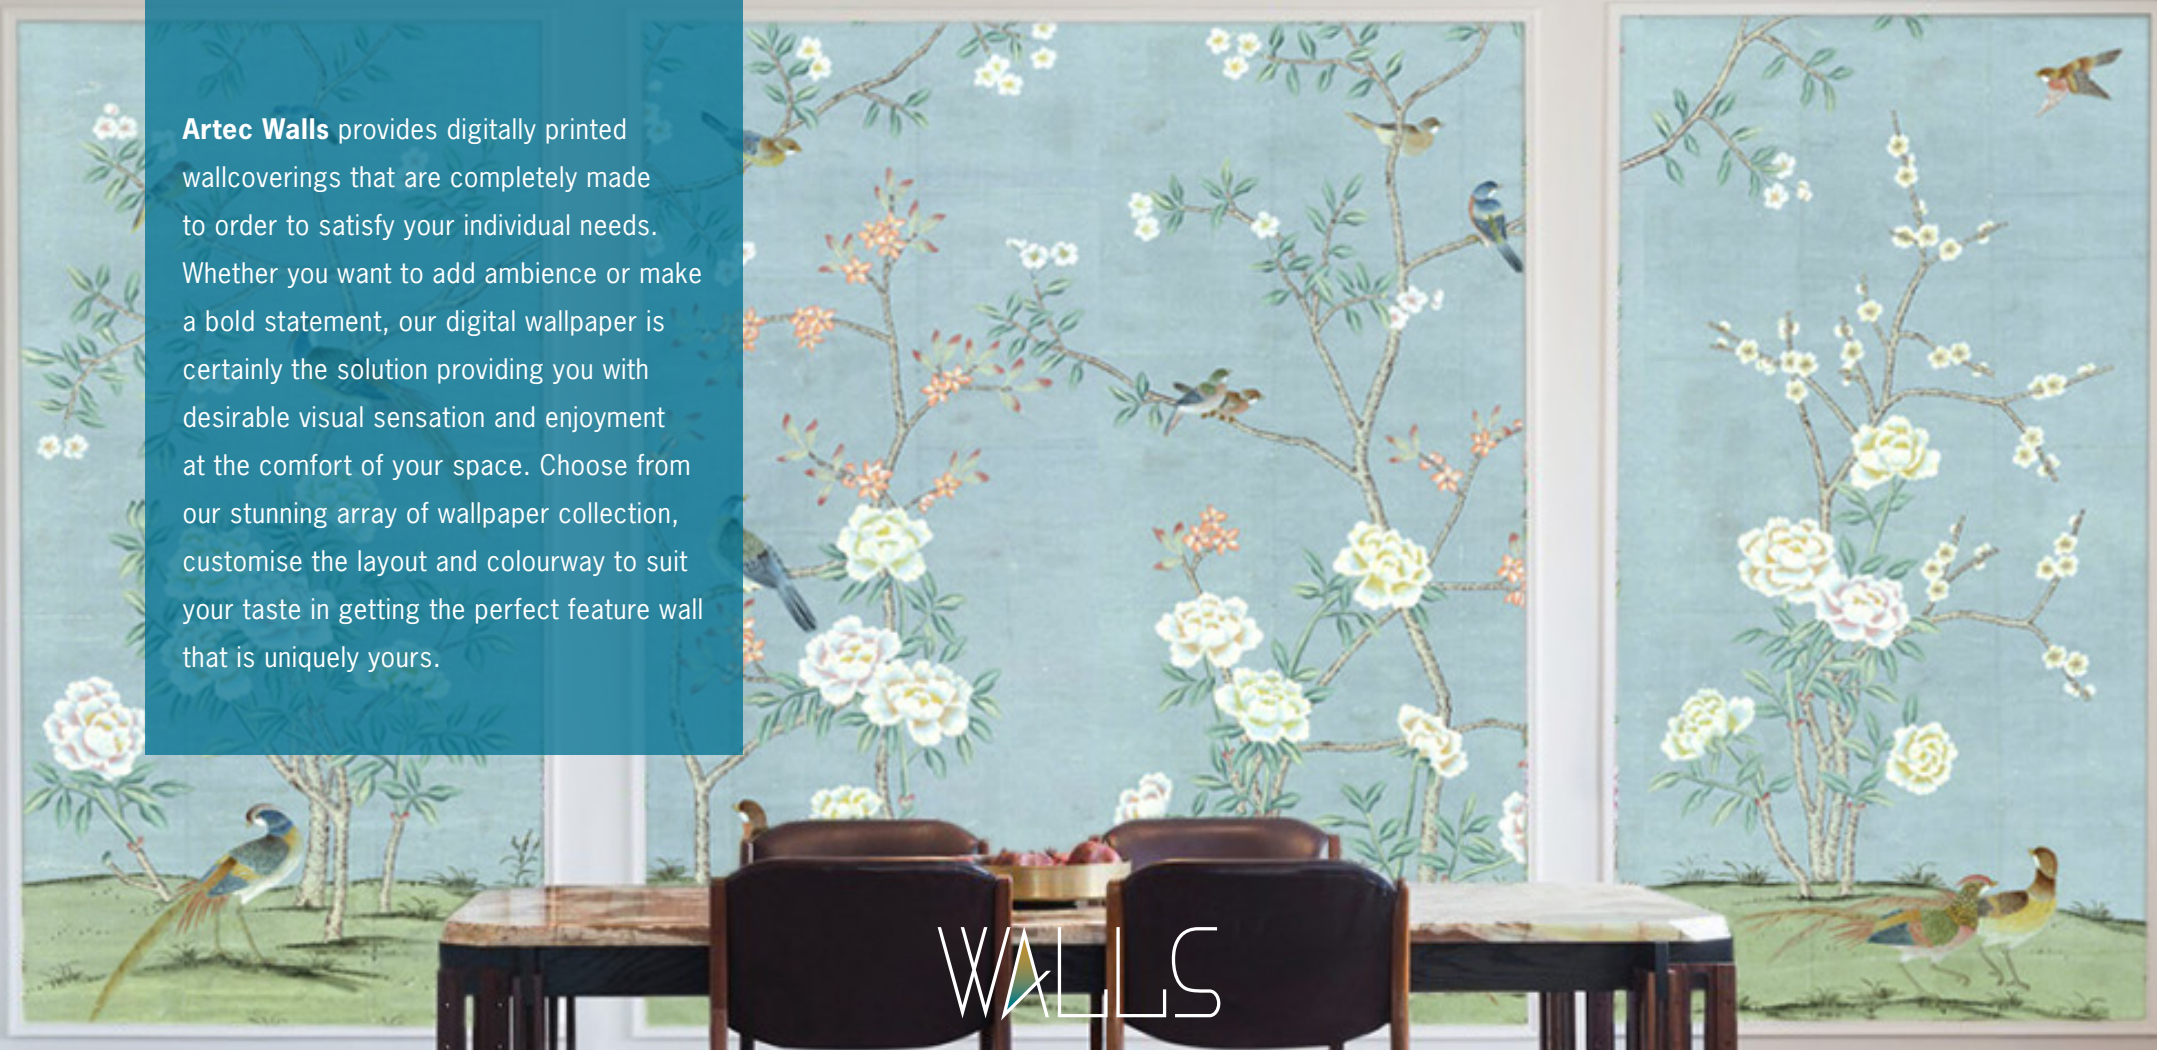

Artec Walls provides digitally printed wallcoverings that are completely made to order to satisfy your individual needs. Whether you want to add ambience or make a bold statement, our digital wallpaper is certainly the solution providing you with desirable visual sensation and enjoyment at the comfort of your space. Choose from our stunning array of wallpaper collection, customise the layout and colourway to suit your taste in getting the perfect feature wall that is uniquely yours.

WALLS

Wallcovering Collection