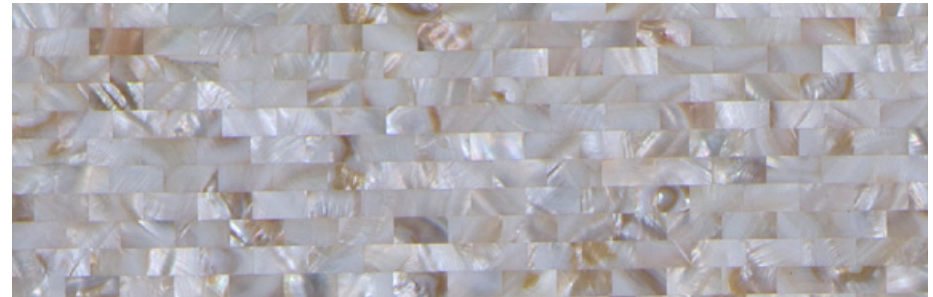

Grey

Lime

Rose

Sand

Snow White

Wood

Agate

a variety of microcrystalline quartz characterised by concentric colour bands in shades of white, yellow, pale blue, brown, pink, red or black, nearly every shades the earth can produce.

Azure

Crystal

Purple

Malachite

with its distinctive concentric bands in varying shades of green, Malachite represents the innate beauty of flowers, trees, roots and plants.

Azure

Green

Peacock

Amethyst

the purple variety of the quartz mineral. Its colour ranges from a light lilac to a deep intense royal purple as well as from brownish to vivid.

Petrified Wood

fossils of wood that have turned to stone. Characterised with unique tree rings and rich earth tones which gives a rustic but chic look to any space.

Mother of Pearl

a blend of minerals deposited inside the seashells which has a very distinct multicoloured effect with a faint iridescent glow.

Abalone

Ivory

Tiger's Eye

a form of quartz which possesses alternating bands of gold and brown with a silky lustre.