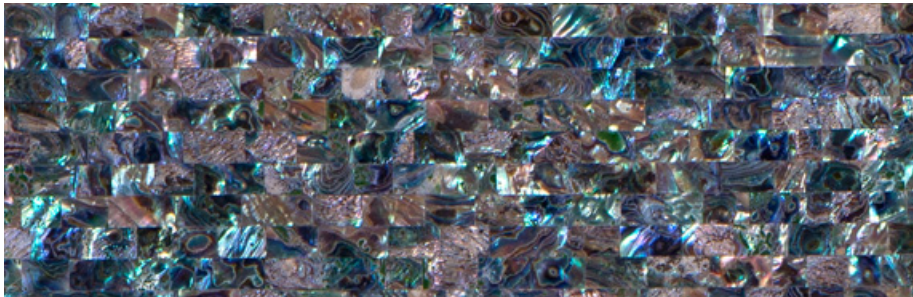

Grey

Lime

Rose

Sand

Snow White

Wood

Agate

a variety of microcrystalline quartz characterised by concentric colour bands in shades of white, yellow, pale blue, brown, pink, red or black, nearly every shades the earth can produce.

Azure

Crystal

Purple

Malachite

with its distinctive concentric bands in varying shades of green, Malachite represents the innate beauty of flowers, trees, roots and plants.

Azure

Green

Peacock

Amethyst

the purple variety of the quartz mineral. Its colour ranges from a light lilac to a deep intense royal purple as well as from brownish to vivid.

Petrified Wood

fossils of wood that have turned to stone. Characterised with unique tree rings and rich earth tones which gives a rustic but chic look to any space.

Mother of Pearl

a blend of minerals deposited inside the seashells which has a very distinct multicoloured effect with a faint iridescent glow.

Abalone

Ivory

Tiger's Eye

a form of quartz which possesses alternating bands of gold and brown with a silky lustre.