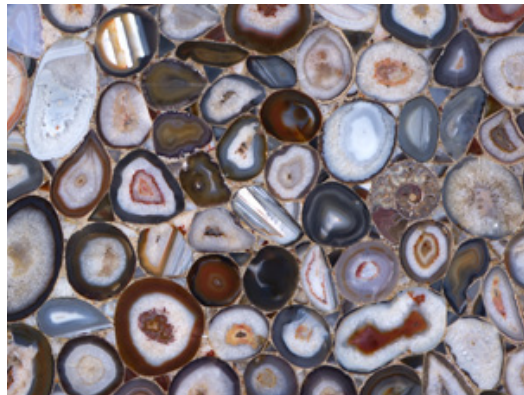

www.artecidealab.com

ARTGLAS
Precious Stone Glass & Customization Collection

VENEER
Wood Veneer Collection

WALLS
Wallcovering Collection