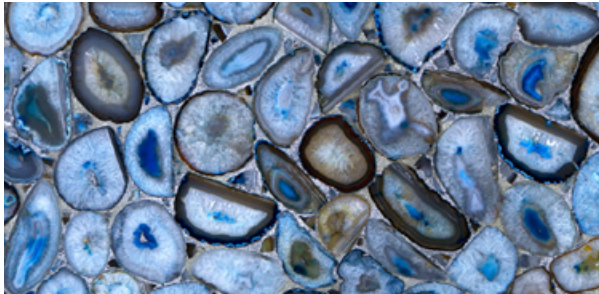

Onyx

a mineral stone with straight, parallel bands of alternating shades that range from milky white to just about any colour.

Bamboo

Bronze

Crimson

Emerald

Gold White

Honey

Jade

Maroon

Smokey

Marble

a crystalline rock characterised by swirls and veins of colour from impurities, creating a striking and dramatic effects.

Aqua

Black

Brown

Grey

Lime

Rose

Sand

Snow White

Wood

Agate

a variety of microcrystalline quartz characterised by concentric colour bands in shades of white, yellow, pale blue, brown, pink, red or black, nearly every shades the earth can produce.

Azure

Crystal

Purple

Malachite

with its distinctive concentric bands in varying shades of green, Malachite represents the innate beauty of flowers, trees, roots and plants.

Azure

Green

Peacock