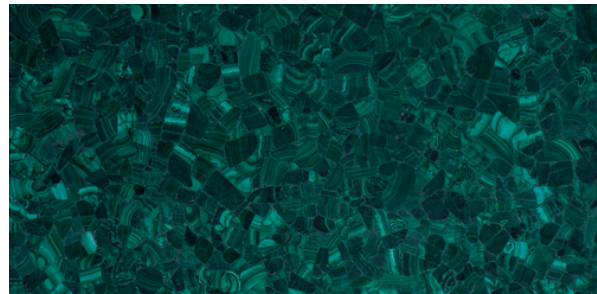

Grey

Lime

Rose

Sand

Snow White

Wood

Agate

a variety of microcrystalline quartz characterised by concentric colour bands in shades of white, yellow, pale blue, brown, pink, red or black, nearly every shades the earth can produce.

Azure

Crystal

Purple

Malachite

with its distinctive concentric bands in varying shades of green, Malachite represents the innate beauty of flowers, trees, roots and plants.

Azure

Green

Peacock