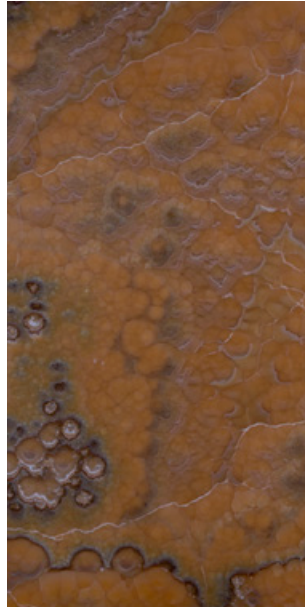

Onyx Crimson 01

Onyx Crimson 02

Onyx Crimson 03

---

**ONYX EMERALD** is available in 3 slab options with maximum slab size of 1200mm x 2400mm

Onyx Emerald 01

Onyx Emerald 02

Onyx Emerald 03

---

**ONYX GOLD WHITE** is available in 3 slab options with maximum slab size of 1200mm x 2400mm

Onyx Gold White 01

Onyx Gold White 02

Onyx Gold White 03

**ONYX HONEY** is available in 3 slab options with maximum slab size of 1200mm x 2400mm

Onyx Honey 01

Onyx Honey 02

Onyx Honey 03

**ONYX JADE** is available in 3 slab options with maximum slab size of 1200mm x 2400mm

Onyx Jade 01

Onyx Jade 02

Onyx Jade 03

**ONYX MAROON** is available in 2 slab options with maximum slab size of 1200mm x 2400mm

Onyx Maroon 01

Onyx Maroon 02

**ONYX SMOKEY** is available in 3 slab options with maximum slab size of 1200mm x 2400mm

Onyx Smokey 01

Onyx Smokey 02

Onyx Smokey 03