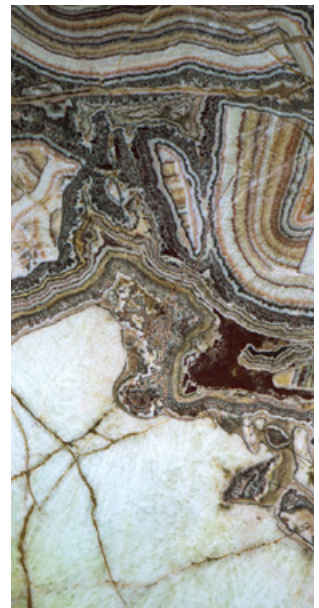

## STONE TYPES

Onyx

Marble

Agate

Malachite

Amethyst

Petrified wood

Mother of Pearl

## SLAB OPTIONS

Each stone type is available in a variety of slabs that vary in colour, shading and veining. Slabs can be used in whole or in sections of smaller sizes to meet different project needs.

**ONYX BAMBOO** is available in 3 slab options with maximum slab size of 1200mm x 2400mm

Onyx Bamboo 01

Onyx Bamboo 02

Onyx Bamboo 03

**ONYX BRONZE** is available in 3 slab options with maximum slab size of 1200mm x 2400mm

Onyx Bronze 01

Onyx Bronze 02

Onyx Bronze 03

**ONYX CRIMSON** is available in 3 slab options with maximum slab size of 1200mm x 2400mm

Onyx Crimson 01

Onyx Crimson 02

Onyx Crimson 03

---

**ONYX EMERALD** is available in 3 slab options with maximum slab size of 1200mm x 2400mm

Onyx Emerald 01

Onyx Emerald 02

Onyx Emerald 03