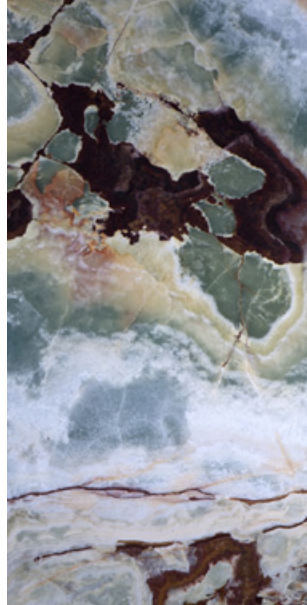

## STONE TYPES

Onyx

Marble

Agate

Malachite

Amethyst

Petrified wood

Mother of Pearl

Onyx Bamboo 01

Onyx Bamboo 02

Onyx Bamboo 03

**ONYX BRONZE** is available in 3 slab options with maximum slab size of 1200mm x 2400mm

Onyx Bronze 01

Onyx Bronze 02

Onyx Bronze 03

**ONYX CRIMSON** is available in 3 slab options with maximum slab size of 1200mm x 2400mm

Onyx Crimson 01

Onyx Crimson 02

Onyx Crimson 03

---

**ONYX EMERALD** is available in 3 slab options with maximum slab size of 1200mm x 2400mm

Onyx Emerald 01

Onyx Emerald 02

Onyx Emerald 03

---

**ONYX GOLD WHITE** is available in 3 slab options with maximum slab size of 1200mm x 2400mm

Onyx Gold White 01

Onyx Gold White 02

Onyx Gold White 03

**ONYX HONEY** is available in 3 slab options with maximum slab size of 1200mm x 2400mm