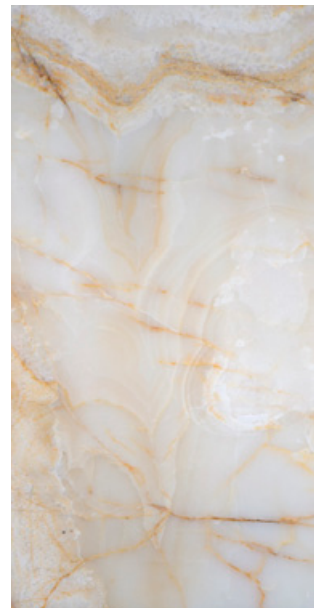

Onyx Crimson 01

Onyx Crimson 02

Onyx Crimson 03

---

**ONYX EMERALD** is available in 3 slab options with maximum slab size of 1200mm x 2400mm

Onyx Emerald 01

Onyx Emerald 02

Onyx Emerald 03

---

**ONYX GOLD WHITE** is available in 3 slab options with maximum slab size of 1200mm x 2400mm

Onyx Gold White 01

Onyx Gold White 02

Onyx Gold White 03

**ONYX HONEY** is available in 3 slab options with maximum slab size of 1200mm x 2400mm

Onyx Honey 01

Onyx Honey 02

Onyx Honey 03

**ONYX JADE** is available in 3 slab options with maximum slab size of 1200mm x 2400mm

Onyx Jade 01

Onyx Jade 02

Onyx Jade 03

**ONYX MAROON** is available in 2 slab options with maximum slab size of 1200mm x 2400mm

Onyx Maroon 01

Onyx Maroon 02

**ONYX SMOKEY** is available in 3 slab options with maximum slab size of 1200mm x 2400mm

Onyx Smokey 01

Onyx Smokey 02

Onyx Smokey 03