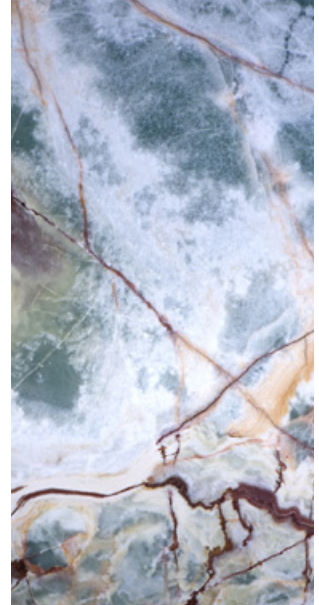

Onyx Bamboo 01

Onyx Bamboo 02

Onyx Bamboo 03

**ONYX BRONZE** is available in 3 slab options with maximum slab size of 1200mm x 2400mm

Onyx Bronze 01

Onyx Bronze 02

Onyx Bronze 03

**ONYX CRIMSON** is available in 3 slab options with maximum slab size of 1200mm x 2400mm

Onyx Crimson 01

Onyx Crimson 02

Onyx Crimson 03

---

**ONYX EMERALD** is available in 3 slab options with maximum slab size of 1200mm x 2400mm

Onyx Emerald 01

Onyx Emerald 02

Onyx Emerald 03

---

**ONYX GOLD WHITE** is available in 3 slab options with maximum slab size of 1200mm x 2400mm

Onyx Gold White 01

Onyx Gold White 02

Onyx Gold White 03

**ONYX HONEY** is available in 3 slab options with maximum slab size of 1200mm x 2400mm

Onyx Honey 01

Onyx Honey 02

Onyx Honey 03

**ONYX JADE** is available in 3 slab options with maximum slab size of 1200mm x 2400mm

Onyx Jade 01

Onyx Jade 02

Onyx Jade 03

**ONYX MAROON** is available in 2 slab options with maximum slab size of 1200mm x 2400mm