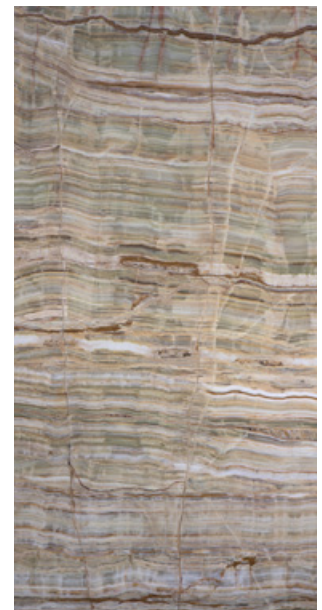

## STONE TYPES

Onyx

Marble

Agate

Malachite

Amethyst

Petrified wood

Mother of Pearl

## SLAB OPTIONS

Each stone type is available in a variety of slabs that vary in colour, shading and veining. Slabs can be used in whole or in sections of smaller sizes to meet different project needs.

**ONYX BAMBOO** is available in 3 slab options with maximum slab size of 1200mm x 2400mm

Onyx Bamboo 01

Onyx Bamboo 02

Onyx Bamboo 03

**ONYX BRONZE** is available in 3 slab options with maximum slab size of 1200mm x 2400mm

Onyx Bronze 01

Onyx Bronze 02

Onyx Bronze 03

**ONYX CRIMSON** is available in 3 slab options with maximum slab size of 1200mm x 2400mm

Onyx Crimson 01

Onyx Crimson 02

Onyx Crimson 03

---

**ONYX EMERALD** is available in 3 slab options with maximum slab size of 1200mm x 2400mm

Onyx Emerald 01

Onyx Emerald 02

Onyx Emerald 03