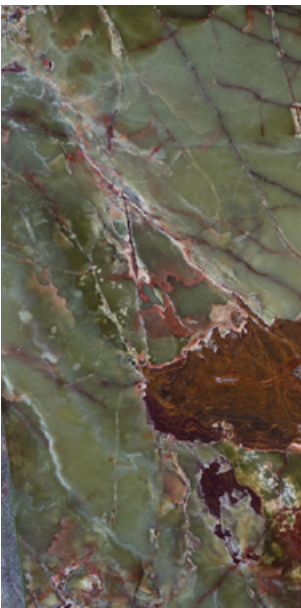

## STONE TYPES

Onyx

Marble

Agate

Malachite

Amethyst

Petrified wood

Mother of Pearl

---

**ONYX GOLD WHITE** is available in 3 slab options with maximum slab size of 1200mm x 2400mm

Onyx Gold White 01

Onyx Gold White 02

Onyx Gold White 03

**ONYX HONEY** is available in 3 slab options with maximum slab size of 1200mm x 2400mm

Onyx Honey 01

Onyx Honey 02

Onyx Honey 03

**ONYX JADE** is available in 3 slab options with maximum slab size of 1200mm x 2400mm

Onyx Jade 01

Onyx Jade 02

Onyx Jade 03

**ONYX MAROON** is available in 2 slab options with maximum slab size of 1200mm x 2400mm

Onyx Maroon 01

Onyx Maroon 02

**ONYX SMOKEY** is available in 3 slab options with maximum slab size of 1200mm x 2400mm

Onyx Smokey 01

Onyx Smokey 02

Onyx Smokey 03