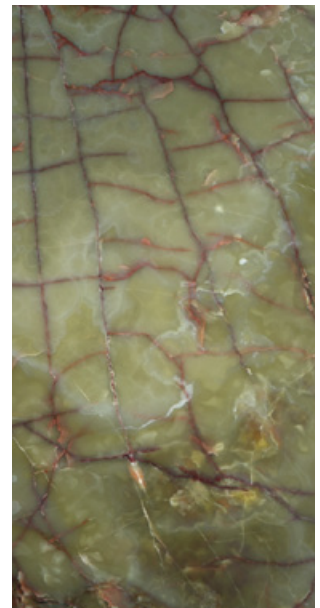

---

**ONYX GOLD WHITE** is available in 3 slab options with maximum slab size of 1200mm x 2400mm

Onyx Gold White 01

Onyx Gold White 02

Onyx Gold White 03

**ONYX HONEY** is available in 3 slab options with maximum slab size of 1200mm x 2400mm

Onyx Honey 01

Onyx Honey 02

Onyx Honey 03

**ONYX JADE** is available in 3 slab options with maximum slab size of 1200mm x 2400mm

Onyx Jade 01

Onyx Jade 02

Onyx Jade 03

**ONYX MAROON** is available in 2 slab options with maximum slab size of 1200mm x 2400mm

Onyx Maroon 01

Onyx Maroon 02

**ONYX SMOKEY** is available in 3 slab options with maximum slab size of 1200mm x 2400mm

Onyx Smokey 01

Onyx Smokey 02

Onyx Smokey 03