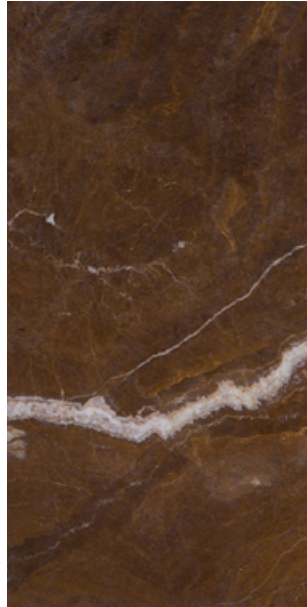

## SLAB OPTIONS

Each stone type is available in a variety of slabs that vary in colour, shading and veining. Slabs can be used in whole or in sections of smaller sizes to meet different project needs.

**ONYX BAMBOO** is available in 3 slab options with maximum slab size of 1200mm x 2400mm

Onyx Bamboo 01

Onyx Bamboo 02

Onyx Bamboo 03

**ONYX BRONZE** is available in 3 slab options with maximum slab size of 1200mm x 2400mm

Onyx Bronze 01

Onyx Bronze 02

Onyx Bronze 03

**ONYX CRIMSON** is available in 3 slab options with maximum slab size of 1200mm x 2400mm

Onyx Crimson 01

Onyx Crimson 02

Onyx Crimson 03

---

**ONYX EMERALD** is available in 3 slab options with maximum slab size of 1200mm x 2400mm

Onyx Emerald 01

Onyx Emerald 02

Onyx Emerald 03

---

**ONYX GOLD WHITE** is available in 3 slab options with maximum slab size of 1200mm x 2400mm

Onyx Gold White 01

Onyx Gold White 02

Onyx Gold White 03

**ONYX HONEY** is available in 3 slab options with maximum slab size of 1200mm x 2400mm