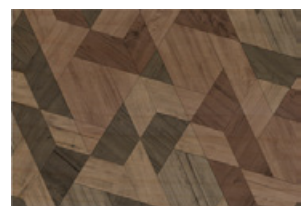

TESSELLATION

An intricate interlocking of geometric forms that is guaranteed to add that punch and wow factor to just about any room.

Colourways

Dark