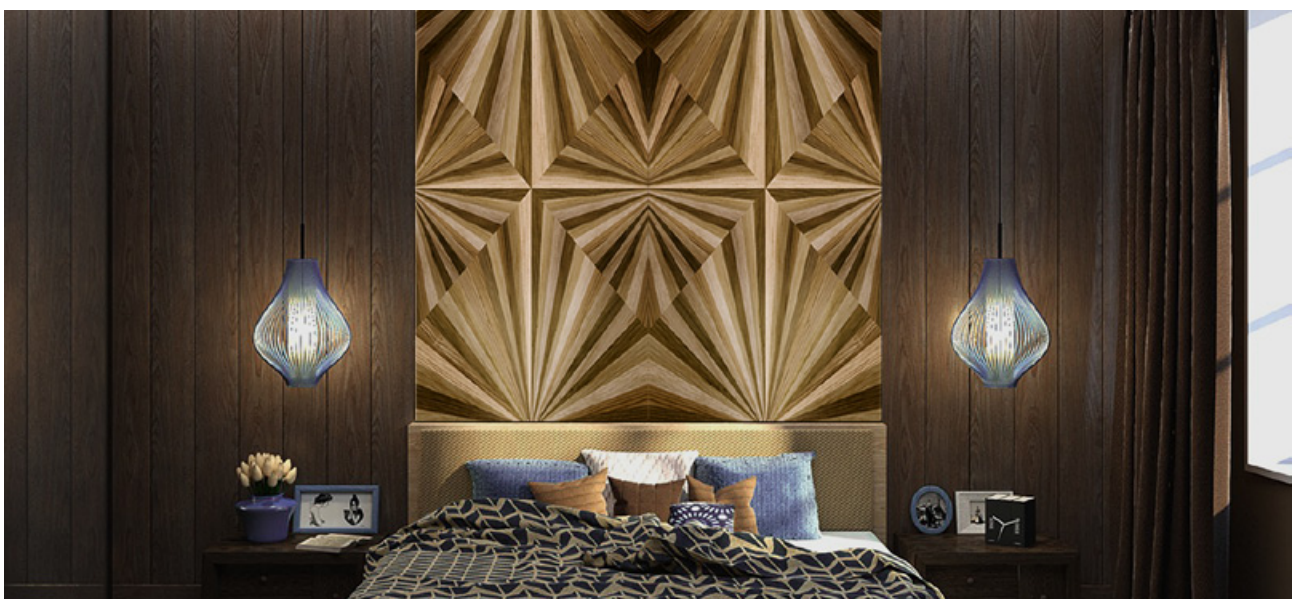

ARTEC VENEER series is specially constructed to combine warmth and beauty of natural wood with inspiring digitally printed graphics. Made with top grade wood veneer together with our latest printing technology, we provide a diverse collection of geometric and organic contemporary patterns that increase your design options, adding that dramatic yet captivating element to any interior.

PRODUCT FEATURES

- **Unique Graphic Patterns**
  choose from our collection of geometric and organic graphic patterns in a variety of colourways
- **Customisable Sizes**
  wood veneer sheets can be made to fit all dimensions, up to a maximum of 2m x 3m
- **One-of-a-kind Design**
  the wood grain patterns vary with each sheet, giving a truly unique appearance
- **Easy Maintenance**
  images are printed on top quality, fire rated wood veneer of varying thickness

APPLICATIONS

Products are custom made to specifications, which allow vast possibilities for a wide range of applications:

- Feature wall
- Partition
- Elevator cab
- Columns
- Screen
- Door
- Bar front
- Balustrade
- Furniture