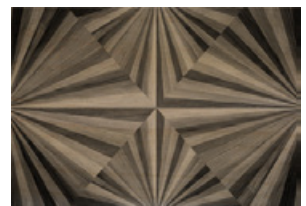

PRODUCT FEATURES

- **Unique Graphic Patterns**
choose from our collection of geometric and organic graphic patterns in a variety of colourways
- **Customisable Sizes**
wood veneer sheets can be made to fit all dimensions, up to a maximum of 2m x 3m
- **One-of-a-kind Design**
the wood grain patterns vary with each sheet, giving a truly unique appearance
- **Easy Maintenance**
images are printed on top quality, fire rated wood veneer of varying thickness

Reddish Brown

Dark Brown

Darkness

Caramel

SUNBURST

Rays of wood radiate out from the center towards the outside, creating an eye-catching pattern that will warm up any space.

Colourways

Brown

Sunset

Dawn

Mid Night

TESSELLATION

An intricate interlocking of geometric forms that is guaranteed to add that punch and wow factor to just about any room.

Colourways

Orange

Blue