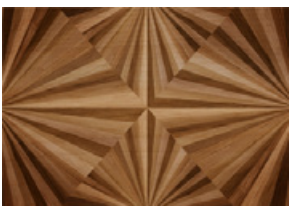

Reddish Brown

Dark Brown

Darkness

Caramel

SUNBURST

Rays of wood radiate out from the center towards the outside, creating an eye-catching pattern that will warm up any space.

Colourways

Brown

Sunset

Dawn

Mid Night

TESSELLATION

An intricate interlocking of geometric forms that is guaranteed to add that punch and wow factor to just about any room.

Colourways

Orange

Blue