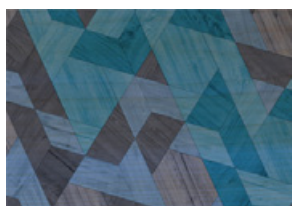

PRODUCT FEATURES

- **Unique Graphic Patterns**
choose from our collection of geometric and organic graphic patterns in a variety of colourways
- **Customisable Sizes**
wood veneer sheets can be made to fit all dimensions, up to a maximum of 2m x 3m
- **One-of-a-kind Design**
the wood grain patterns vary with each sheet, giving a truly unique appearance
- **Easy Maintenance**
images are printed on top quality, fire rated wood veneer of varying thickness

Reddish Brown

Dark Brown

Darkness

Caramel

SUNBURST

Rays of wood radiate out from the center towards the outside, creating an eye-catching pattern that will warm up any space.

Colourways

Brown

Sunset

Dawn

Mid Night

TESSELLATION

An intricate interlocking of geometric forms that is guaranteed to add that punch and wow factor to just about any room.

Colourways

Orange

Blue