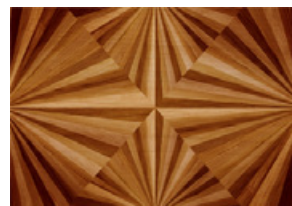

Reddish Brown

Dark Brown

Darkness

Caramel

SUNBURST

Rays of wood radiate out from the center towards the outside, creating an eye-catching pattern that will warm up any space.

Colourways

Brown

Sunset

Dawn

Mid Night

TESSELLATION

An intricate interlocking of geometric forms that is guaranteed to add that punch and wow factor to just about any room.

Colourways

Orange

Blue