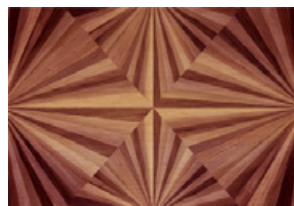

Reddish Brown

Dark Brown

Darkness

Caramel

SUNBURST

Rays of wood radiate out from the center towards the outside, creating an eye-catching pattern that will warm up any space.

Colourways

Brown

Sunset

Dawn

Mid Night

TESSELLATION

An intricate interlocking of geometric forms that is guaranteed to add that punch and wow factor to just about any room.

Colourways

Orange

Blue