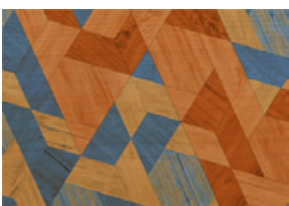

PRODUCT FEATURES

- **Unique Graphic Patterns**
choose from our collection of geometric and organic graphic patterns in a variety of colourways
- **Customisable Sizes**
wood veneer sheets can be made to fit all dimensions, up to a maximum of 2m x 3m
- **One-of-a-kind Design**
the wood grain patterns vary with each sheet, giving a truly unique appearance
- **Easy Maintenance**
images are printed on top quality, fire rated wood veneer of varying thickness

Reddish Brown

Dark Brown

Darkness

Caramel

SUNBURST

Rays of wood radiate out from the center towards the outside, creating an eye-catching pattern that will warm up any space.

Colourways

Brown

Sunset

Dawn

Mid Night

TESSELLATION

An intricate interlocking of geometric forms that is guaranteed to add that punch and wow factor to just about any room.

Colourways

Orange

Blue