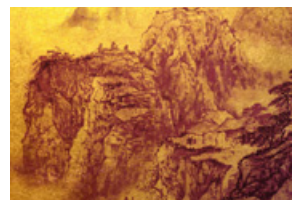

AWLA003G Rouge